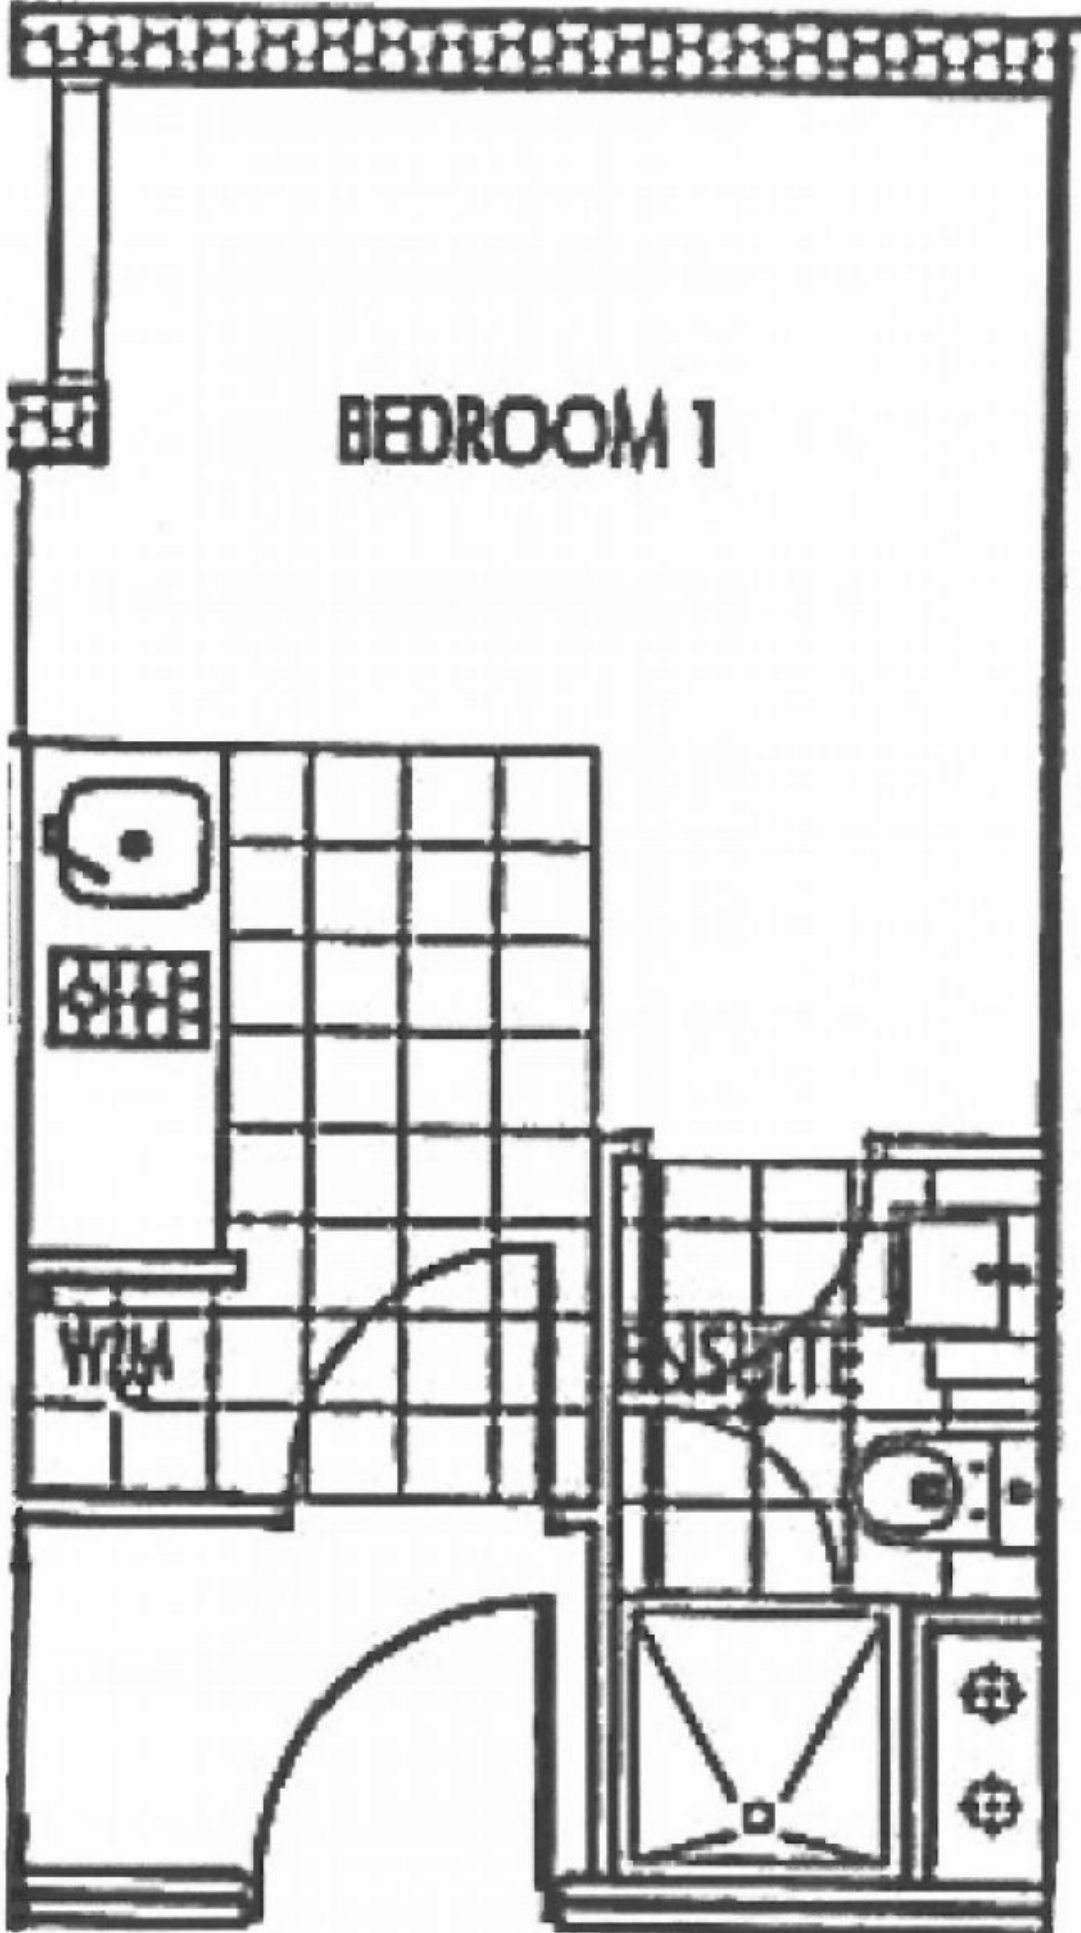

406A/8 Exploration Lane Melbourne VIC

1 1

Located in the Paris end of Melbourne a fully furnished studio apartment features:

- Kitchen includes stone benchtop, appliances and utensils
- Split system heating/cooling
- Double bed and mattress
- Built in wardrobe
- Euro laundry with washing machine included
- NBN ready
- Gas included in the rent (Gas to heat hot water & Gas cook top)

Resident Amenities:

- Secure entry and video intercom security access
- Full access to indoor pool, gym, sauna & spa facilities
- Bin/Recycle chutes on every level

View : <https://www.bradyresidential.com.au/lease/vic/inner-city/melbourne/residential/apartment/7935824>

Tom Prior
9603 1400

Saskia Hill
9603 1400

BEDROOM 1

W/M

ENSUITE